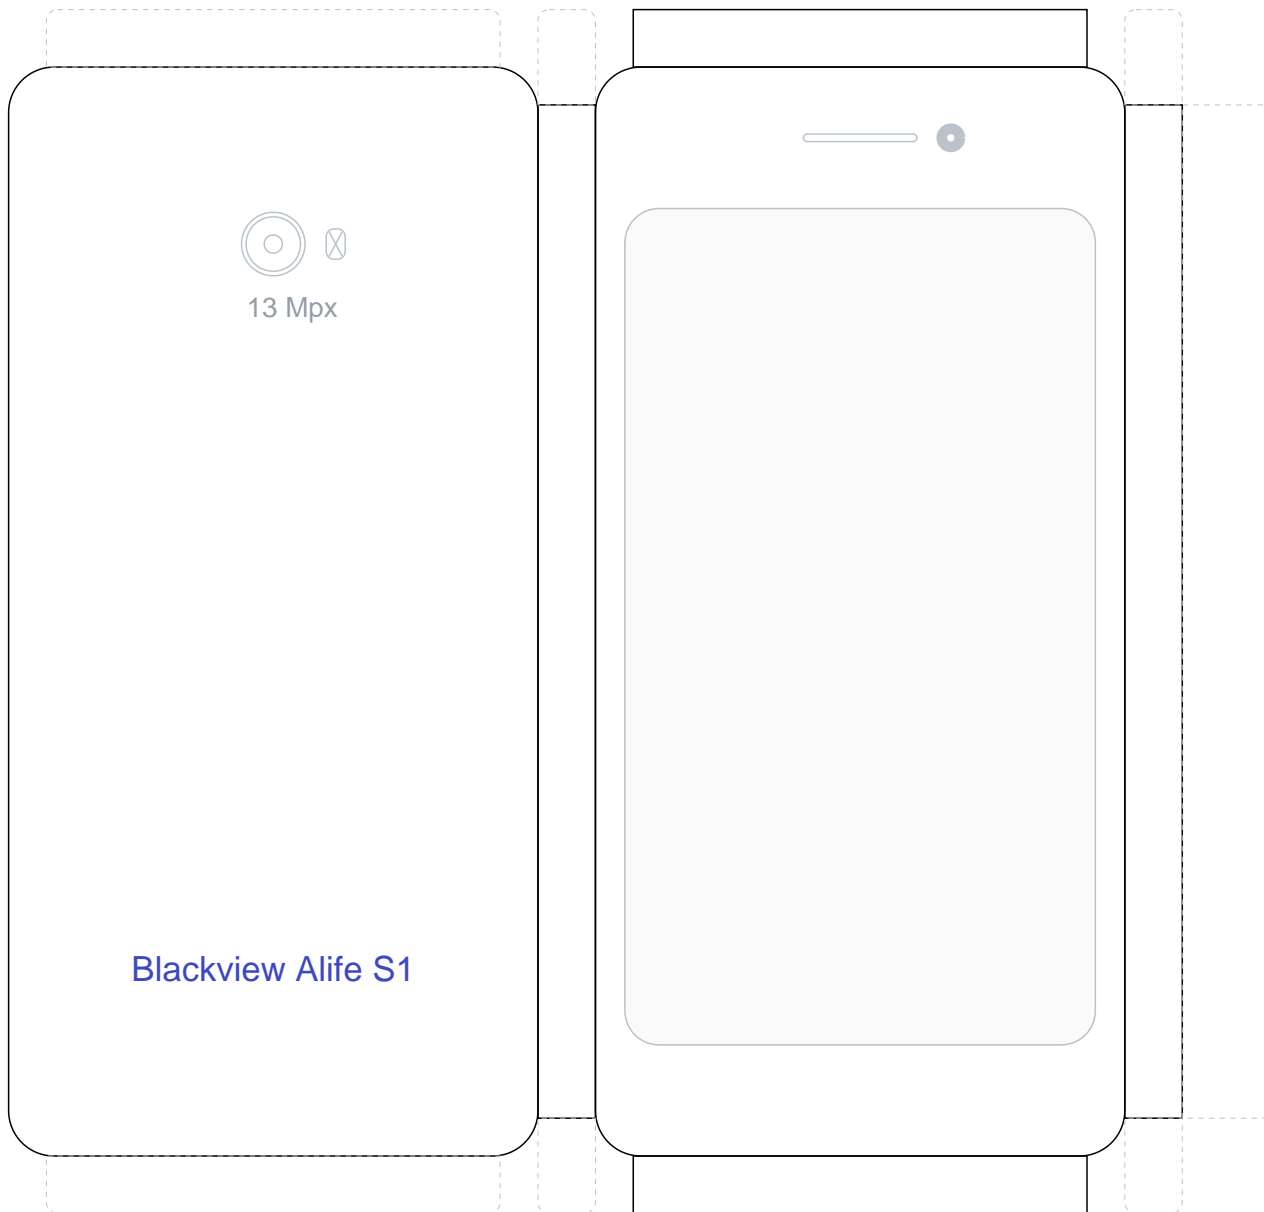

Blackview Alife S1

13 Mpx

Blackview Alife S1