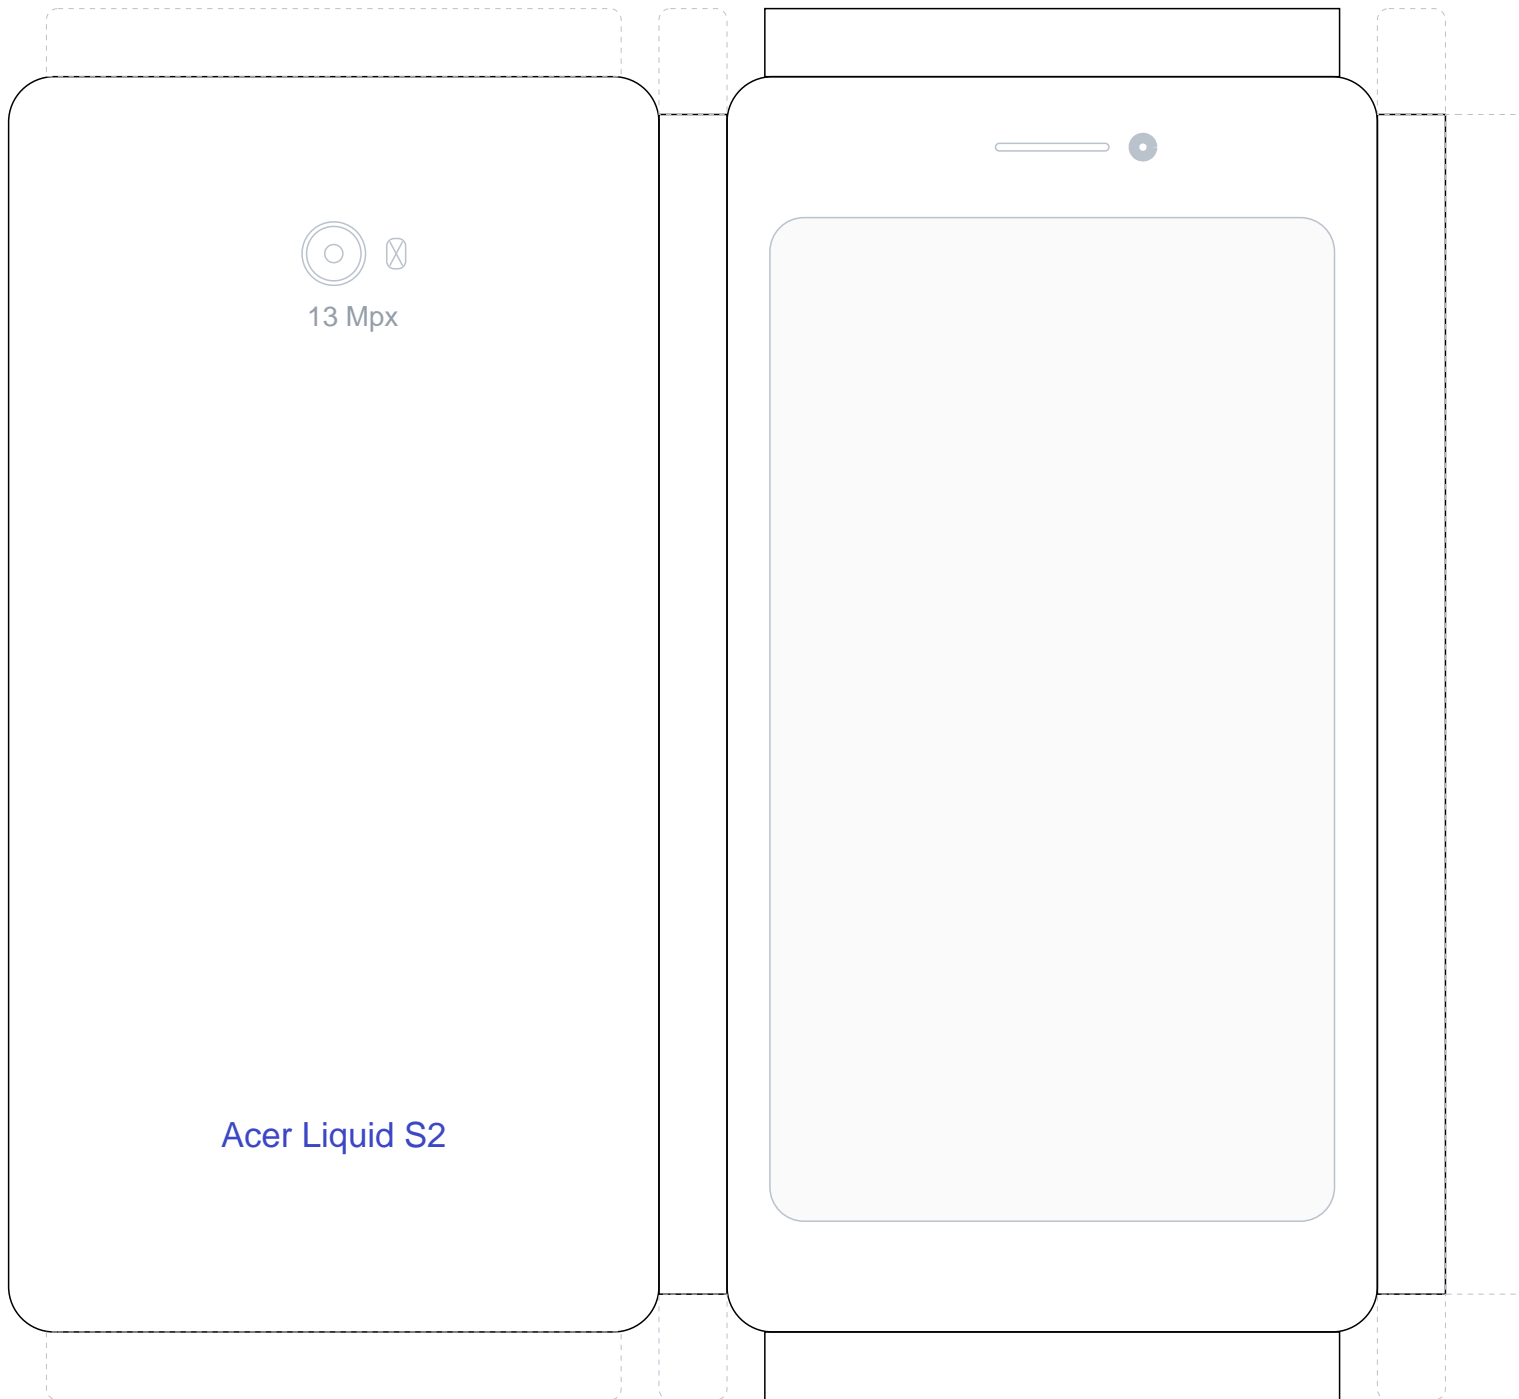

Acer Liquid S2

13 Mpx

Acer Liquid S2