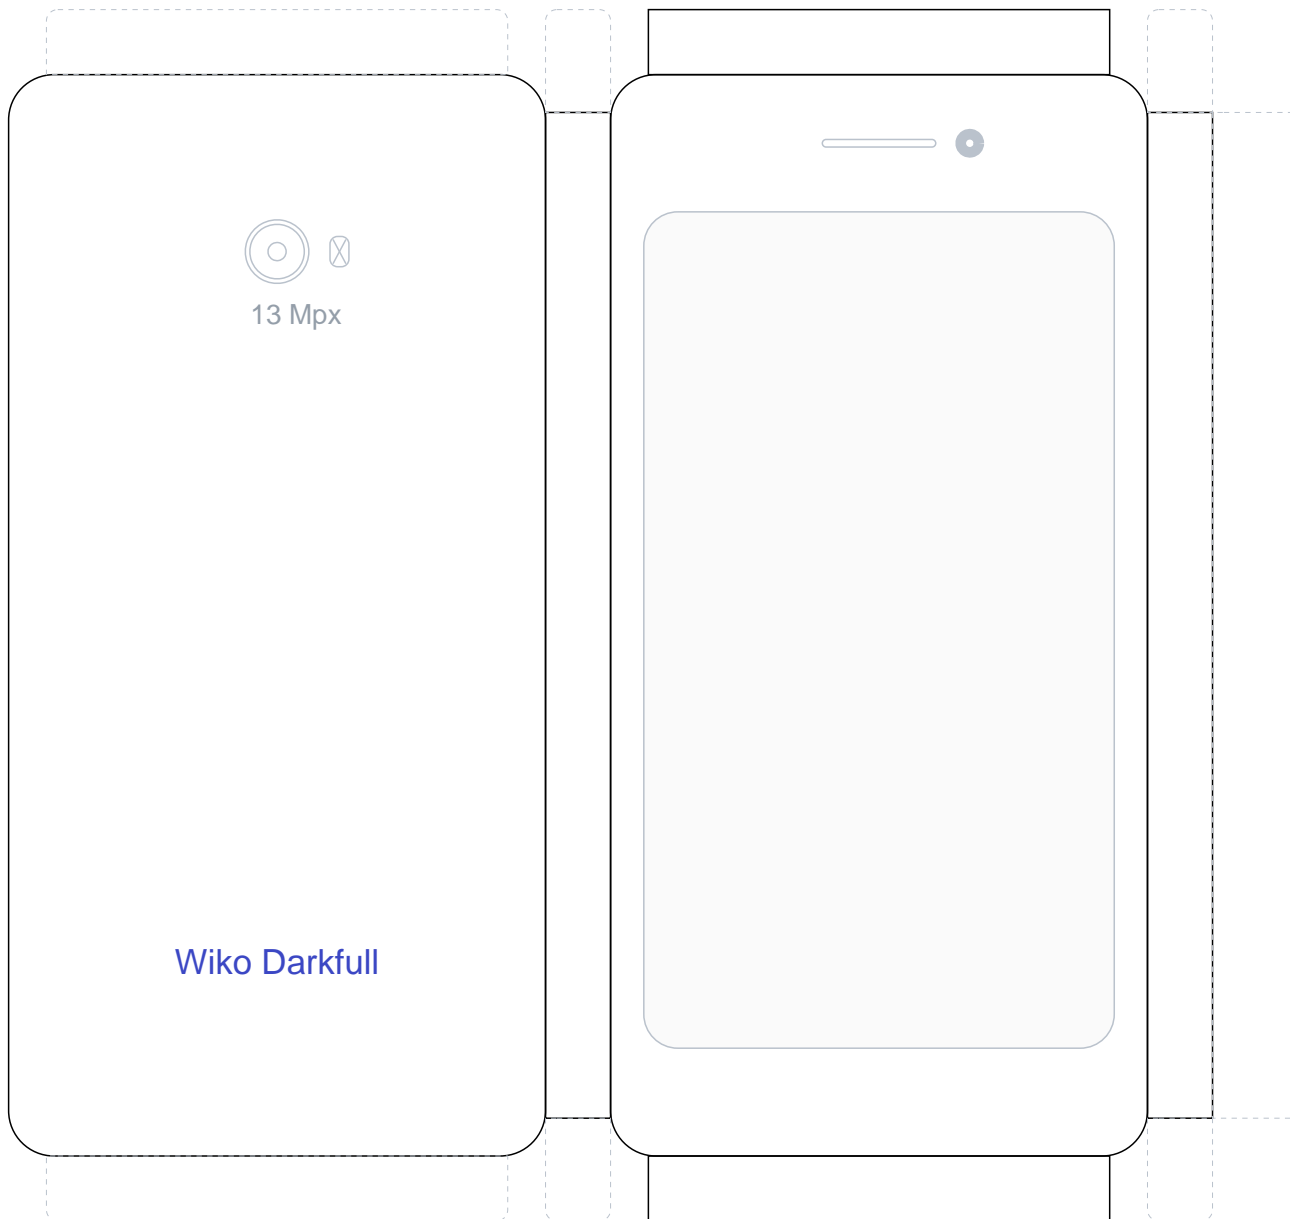

Wiko Darkfull

13 Mpx

Wiko Darkfull