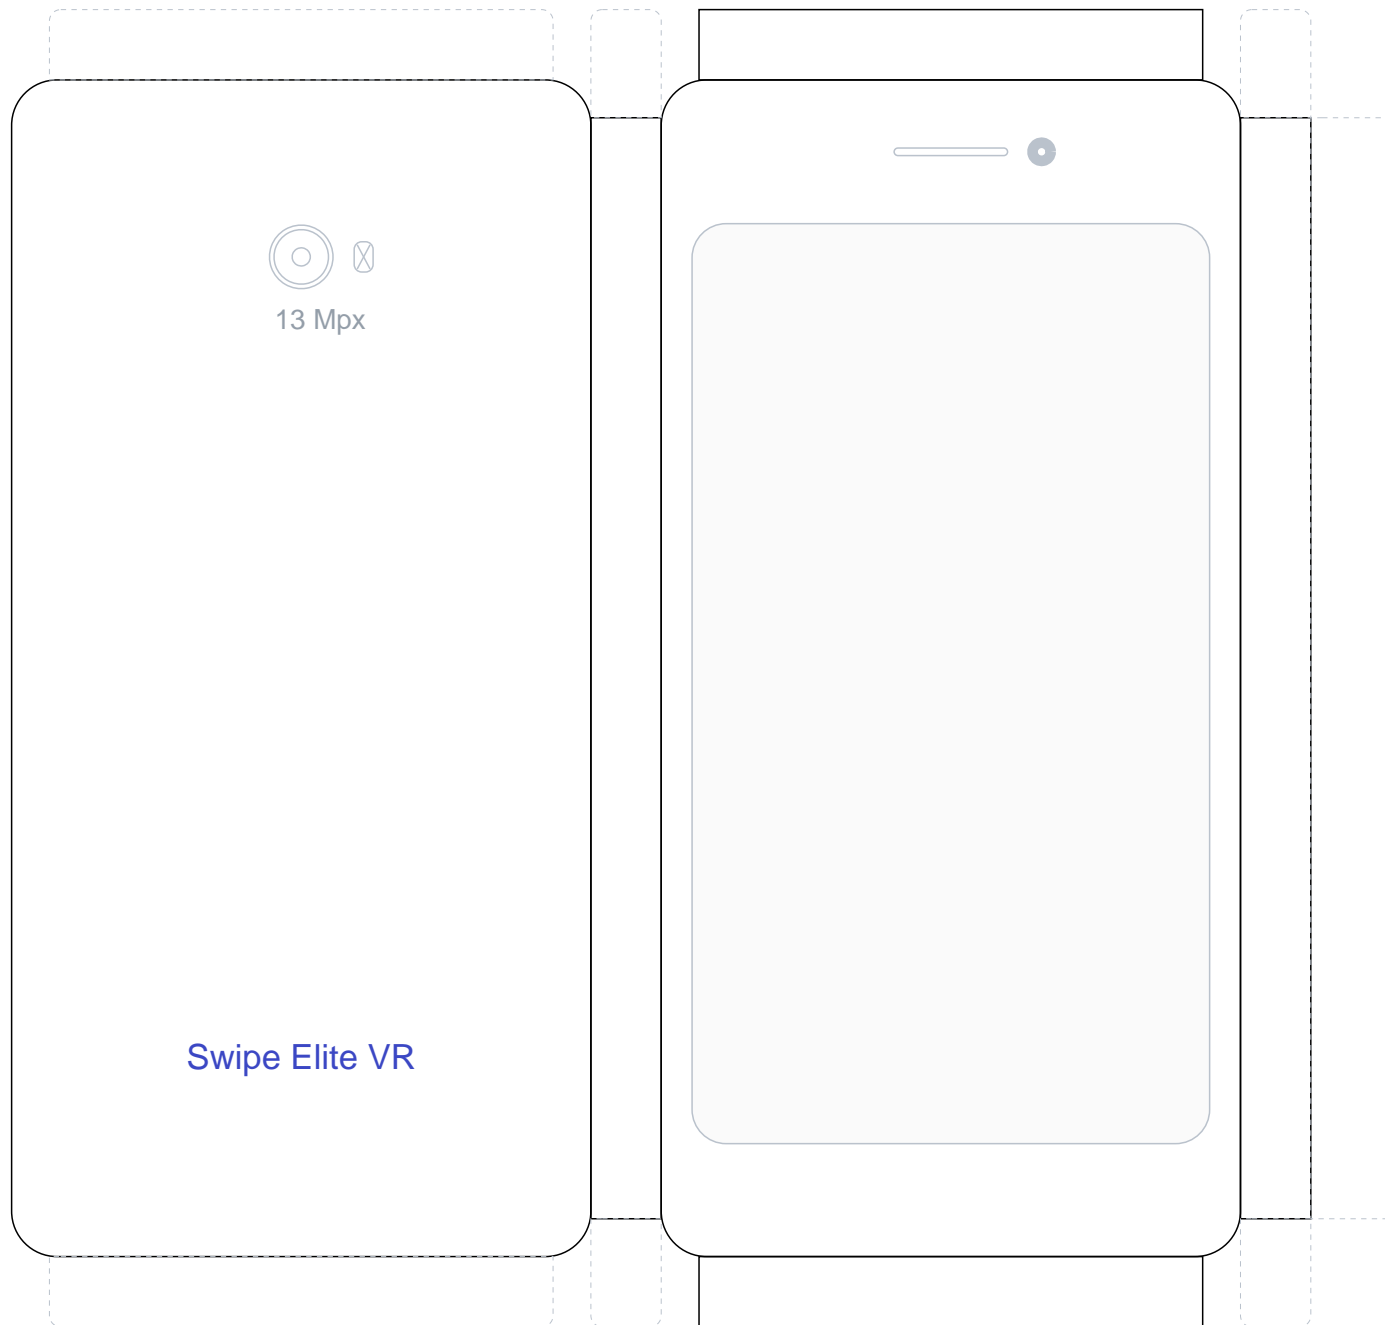

Swipe Elite VR

 
13 Mpx

Swipe Elite VR